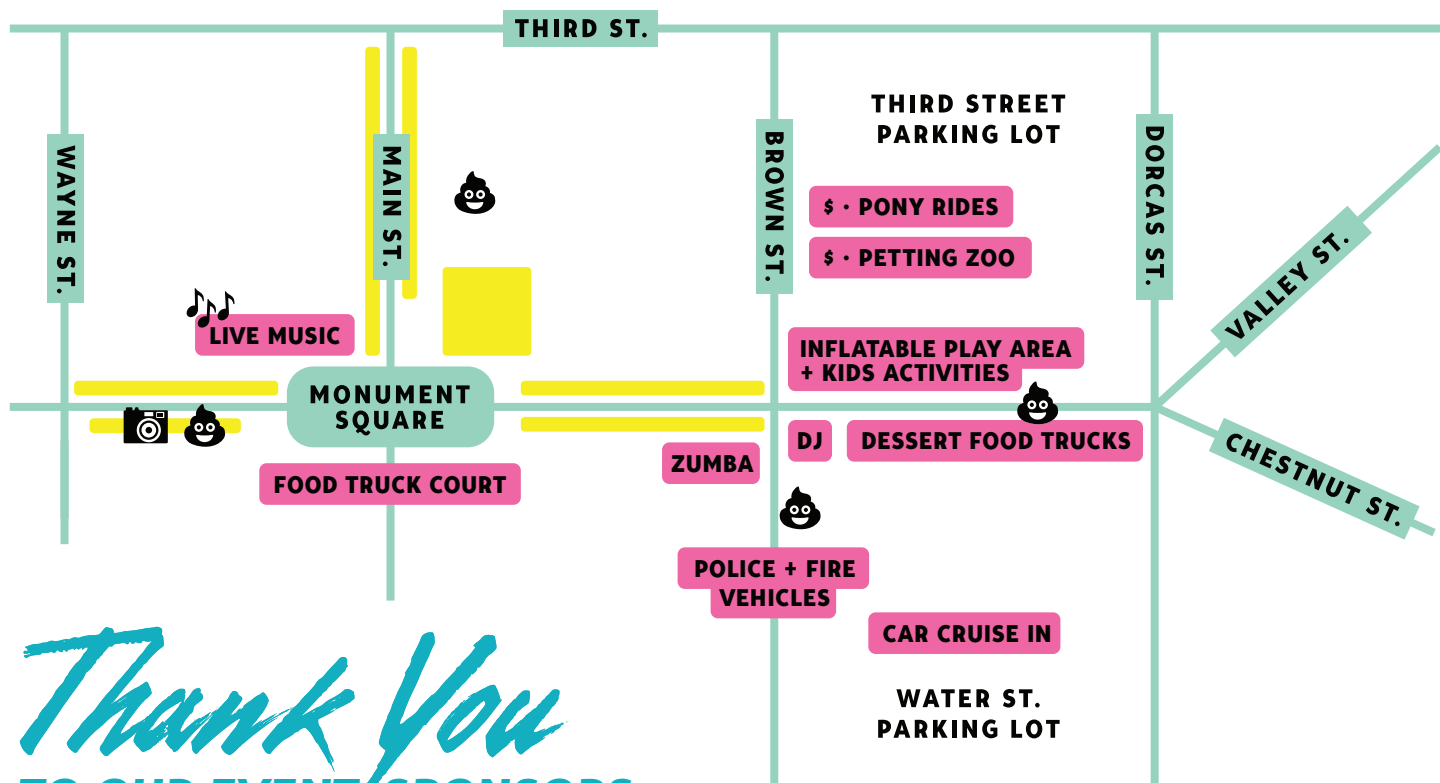

PRESENTED BY
EAST END COFFEE CO.
& BRITNEY HALL

FRIDAY
SEPT. 27 • 5PM-9PM

LIVE MUSIC

• Derek Heidel & Chris Strait

FOOD TRUCK COURT

- Midlife Crisis
- Curbside Kitchen
- The Twisted Egg Roll
- Solid Gold Concessions
- Hostetler's Pretzels
- Naughty Nutz
- Meadows Kettle Corn
- Happy Valley Nomadic Spirits

KIDS ACTIVITIES

- Inflatable Play Areas
- Face Painting
- Balloon Art
- Petting Zoo
- Pony Rides

DESSERT FOOD TRUCKS

- Sunderland's Sweets
- Sinister Donuts
- Sunset Slush

SUGGESTED PARKING

- Third Street Parking Lot
 - Rec Park
 - Water St.
 - Third St.
 - Mifflin Co. Library
- Windy Wagon Food Truck located at the Car Cruise In
- \$ Indicates an activity that requires payment

Restroom Locations

GooseBusters Photo Shoot

Yellow = Vendor Areas

Thank You
TO OUR EVENT SPONSORS

Geisinger School of Nursing